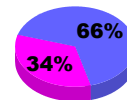

Membership Results 2009-2010

Goal, New, Dropped, Gain/Loss

Comparison of Club Gain/Loss

Current Year Compared to the Previous Year

Comparison of Membership Gain/Loss

Current Year Compared to the Previous Year

YTD Status Quo Clubs 2009-2010

Status Quo Clubs Compared to Status Quo Members

Gender Comparison 2009-2010

Jul/Aug/Sep

Oct/Nov/Dec

Jan/Feb/Mar

Male

Female