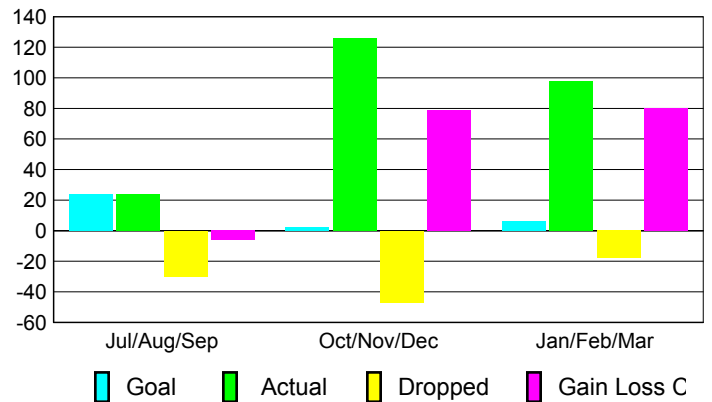

Club Results 2009-2010

Goal, New, Dropped, Gain/Loss

MEMBERSHIP

Membership Results 2009-2010

Membership 2008-2009

Month	Net Memb	Actual New	Actual Dropped	Gain/Loss of	Gain/Loss of
	Goal	Memb	Memb	Memb	Memb
Jul/Aug/Sep	24	24	-30	-6	7
Oct/Nov/Dec	2	126	-47	79	20
Jan/Feb/Mar	6	98	-18	80	2
Totals	32	248	-95	153	29

Membership Results 2009-2010

Goal, New, Dropped, Gain/Loss

Comparison of Club Gain/Loss

Current Year Compared to the Previous Year

Comparison of Membership Gain/Loss

Current Year Compared to the Previous Year