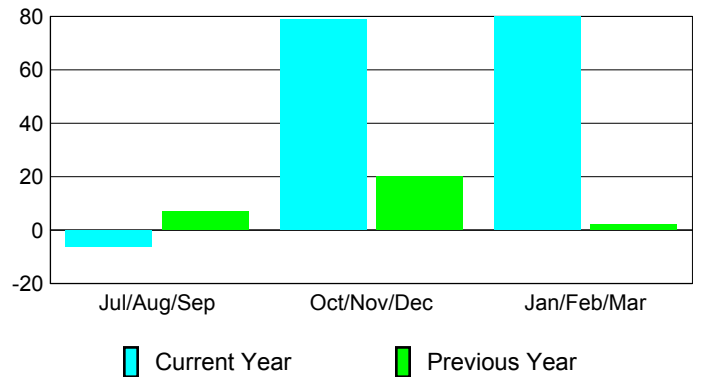

Membership Results 2009-2010

Goal, New, Dropped, Gain/Loss

Comparison of Club Gain/Loss

Current Year Compared to the Previous Year

Comparison of Membership Gain/Loss

Current Year Compared to the Previous Year

YTD Status Quo Clubs 2009-2010

Status Quo Clubs Compared to Status Quo Members

Gender Comparison 2009-2010

Jul/Aug/Sep

Oct/Nov/Dec

Jan/Feb/Mar

Male

Female